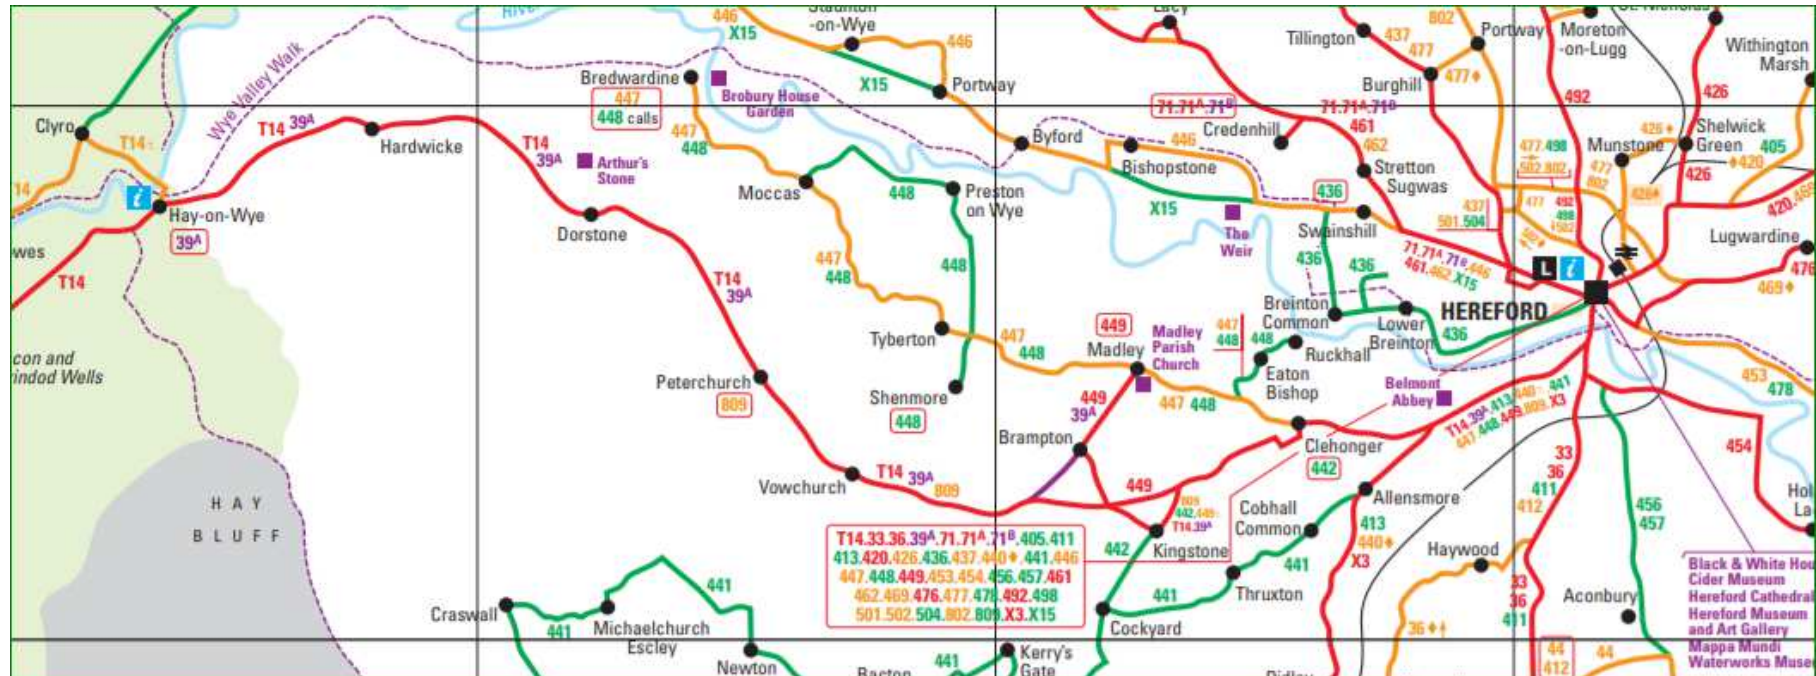

Bus Route for access to Poston Mill Park

<https://bustimes.org/services/t14-hereford-hay-on-wye>

Use this link to see up to date timetable for the T14 bus from Hereford to Cardiff. For Poston Mill use Vowchurch Turn—The Mill at Poston.